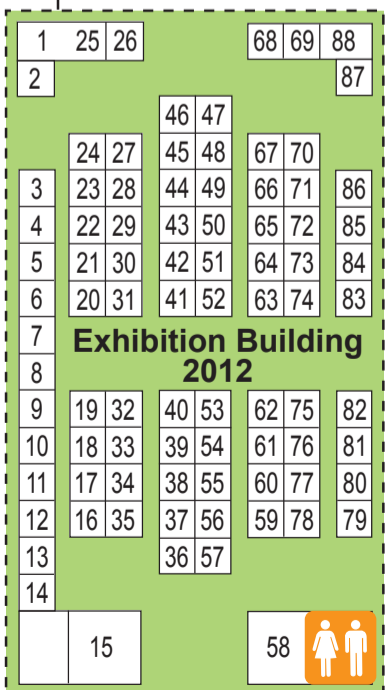

# Site Map

## TALLAROOK STREET

- GI: General Marquee
- EB: Exhibition Building
- CP: Cattle Pavillion
- FM: Farmers Market
- SW: Strong Wool Sheep
- F: Food Court
- AZ: Ag Zone